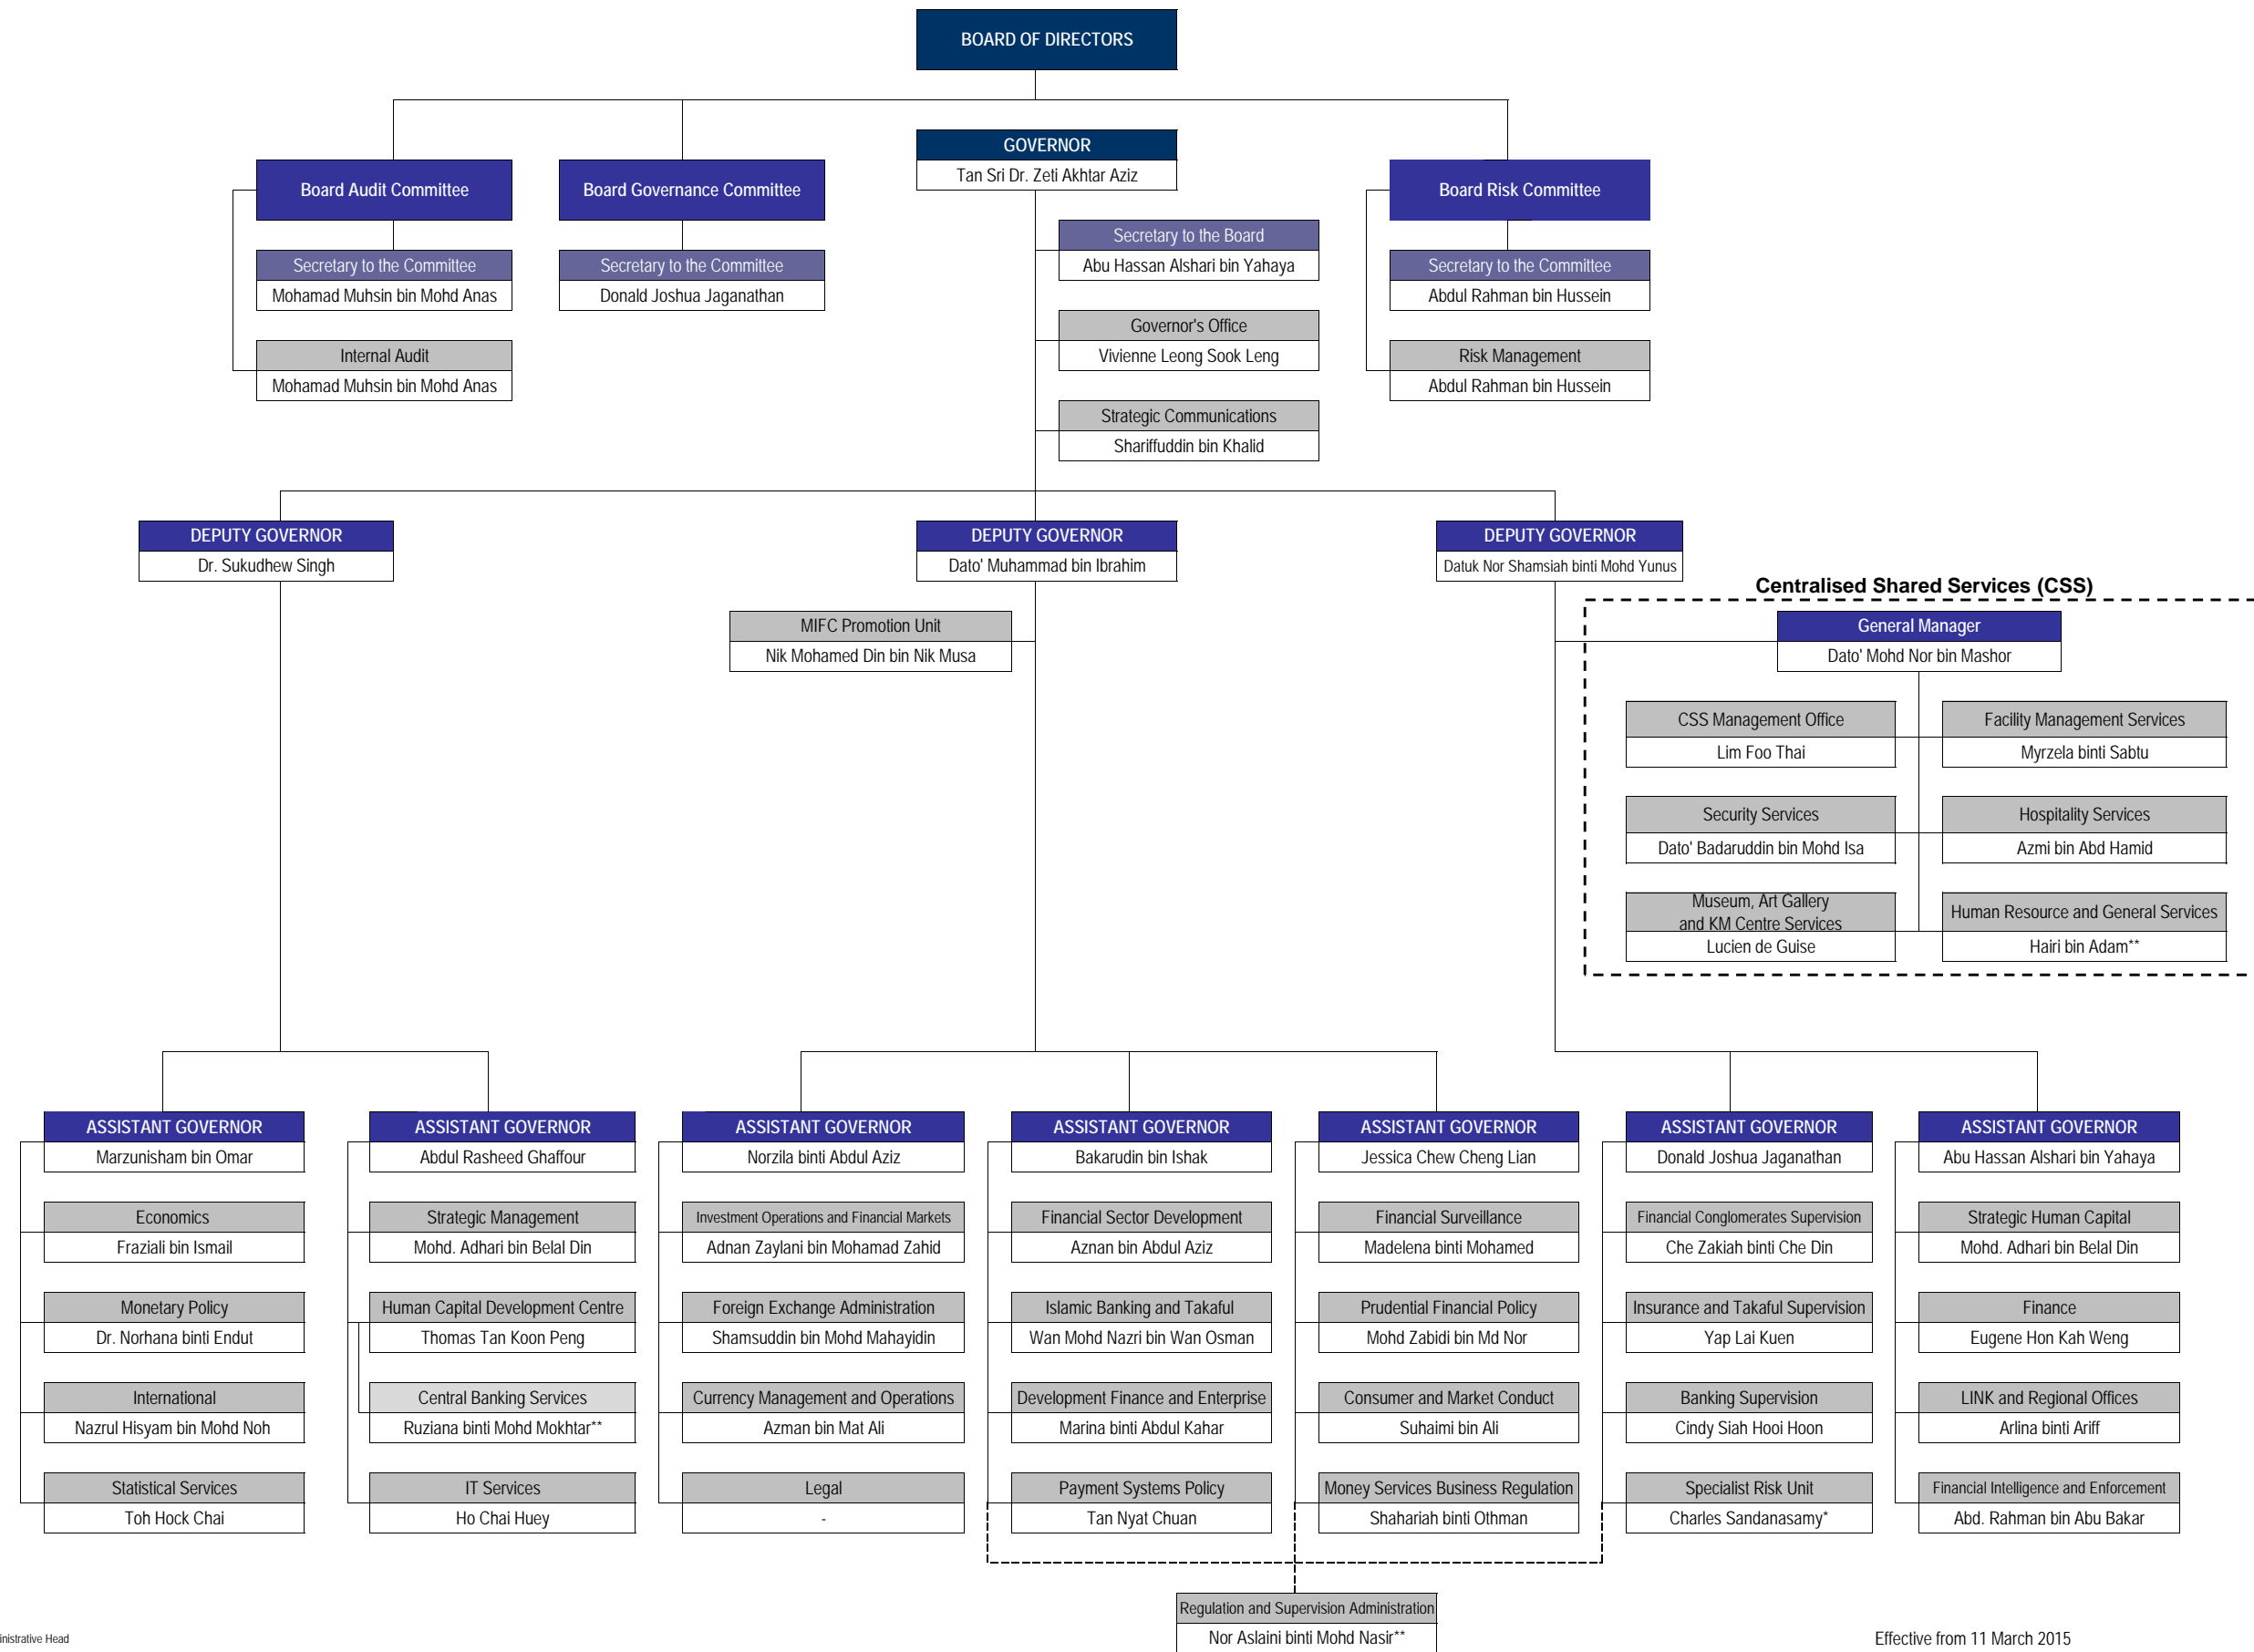

BANK NEGARA MALAYSIA
Organisation Structure

*Administrative Head

** Deputy Director